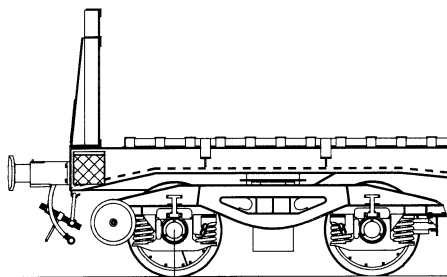

# BAA BOGIE STEEL WAGON Design Code BA001A, with variations for BA001B, and C

BA001A  
900000-900048 (LOT 3792)  
BA001B  
900049-900124 (LOT 3803)

BA001B  
900125-900198 (LOT 3805)

BA001C  
900200-900273 (LOT 3858)

Scale 4mm to 1 foot