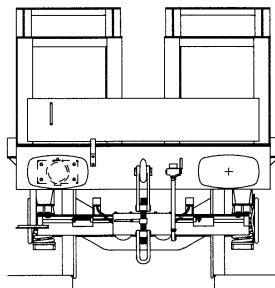

# BAA BOGIE STEEL WAGON Design Code BA001A, with variations for BA001B, and C

BA001A  
900000-900048 (LOT 3792)  
BA001B  
900049-900124 (LOT 3803)

BA001B  
900125-900198 (LOT 3805)

BA001C  
900200-900273 (LOT 3858)

Scale 4mm to 1 foot