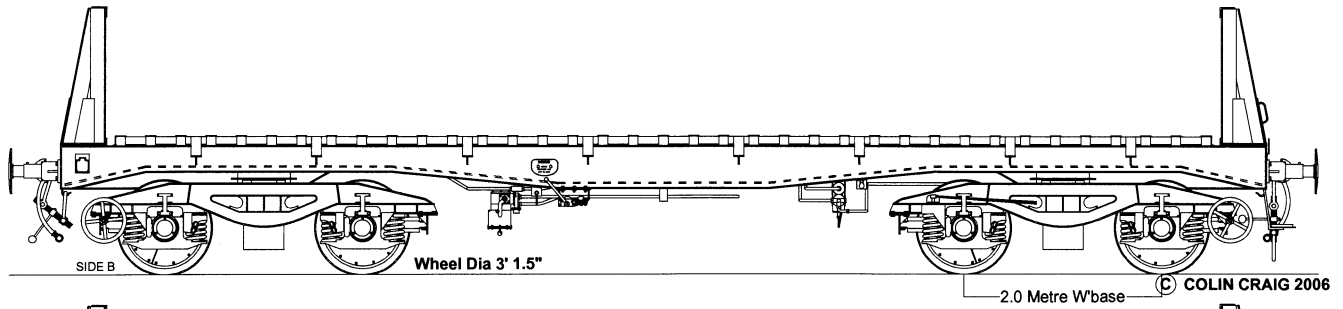

# BAA BOGIE STEEL WAGON Design Code BA001A, with variations for BA001B, and C

BA001A  
900000-900048 (LOT 3792)  
BA001B  
900049-900124 (LOT 3803)

BA001B  
900125-900198 (LOT 3805)

BA001C  
900200-900273 (LOT 3858)

Scale 4mm to 1 foot