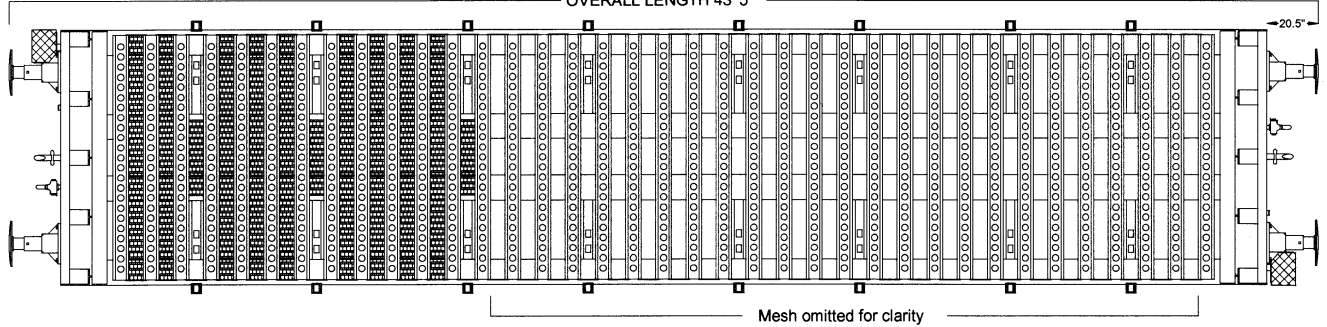

# BAA BOGIE STEEL WAGON Design Code BA001A, with variations for BA001B, and C

BA001A  
900000-900048 (LOT 3792)  
BA001B  
900049-900124 (LOT 3803)

BA001B  
900125-900198 (LOT 3805)

BA001C  
900200-900273 (LOT 3858)

Scale 4mm to 1 foot