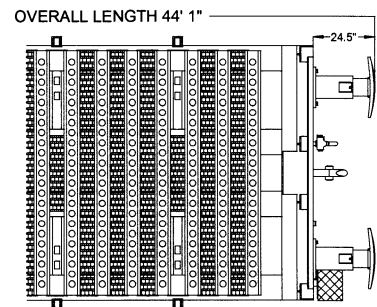

# BAA BOGIE STEEL WAGON Design Code BA001A, with variations for BA001B, and C

BA001A  
900000-900048 (LOT 3792)  
BA001B  
900049-900124 (LOT 3803)

BA001B  
900125-900198 (LOT 3805)

BA001C  
900200-900273 (LOT 3858)

Scale 4mm to 1 foot