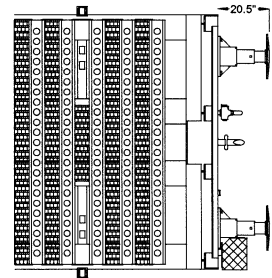

# BAA BOGIE STEEL WAGON Design Code BA001A, with variations for BA001B, and C

BA001A  
900000-900048 (LOT 3792)  
BA001B  
900049-900124 (LOT 3803)

BA001B  
900125-900198 (LOT 3805)

BA001C  
900200-900273 (LOT 3858)

Scale 4mm to 1 foot