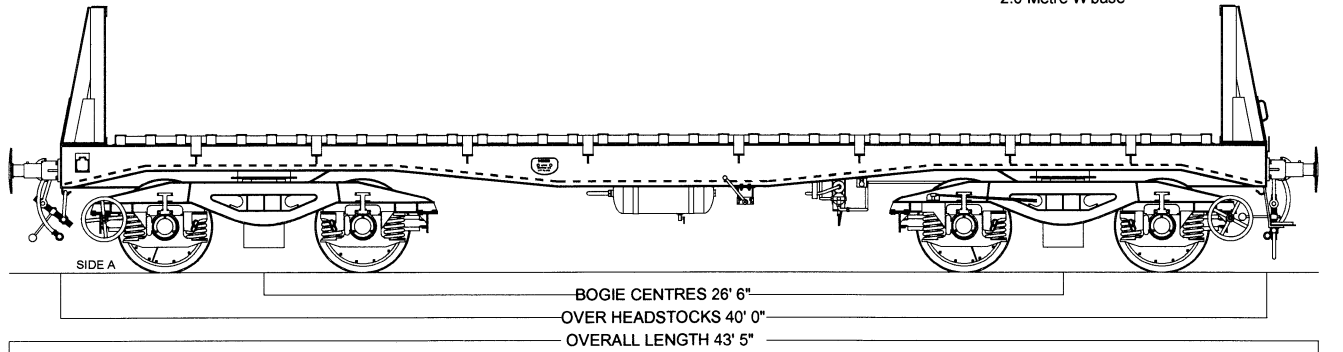

# BAA BOGIE STEEL WAGON Design Code BA001A, with variations for BA001B, and C

BA001A  
900000-900048 (LOT 3792)  
BA001B  
900049-900124 (LOT 3803)

BA001B  
900125-900198 (LOT 3805)

BA001C  
900200-900273 (LOT 3858)

Scale 4mm to 1 foot