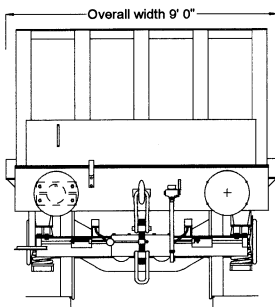

# BAA BOGIE STEEL WAGON Design Code BA001A, with variations for BA001B, and C

BA001A  
900000-900048 (LOT 3792)  
BA001B  
900049-900124 (LOT 3803)

BA001B  
900125-900198 (LOT 3805)

BA001C  
900200-900273 (LOT 3858)

Scale 4mm to 1 foot