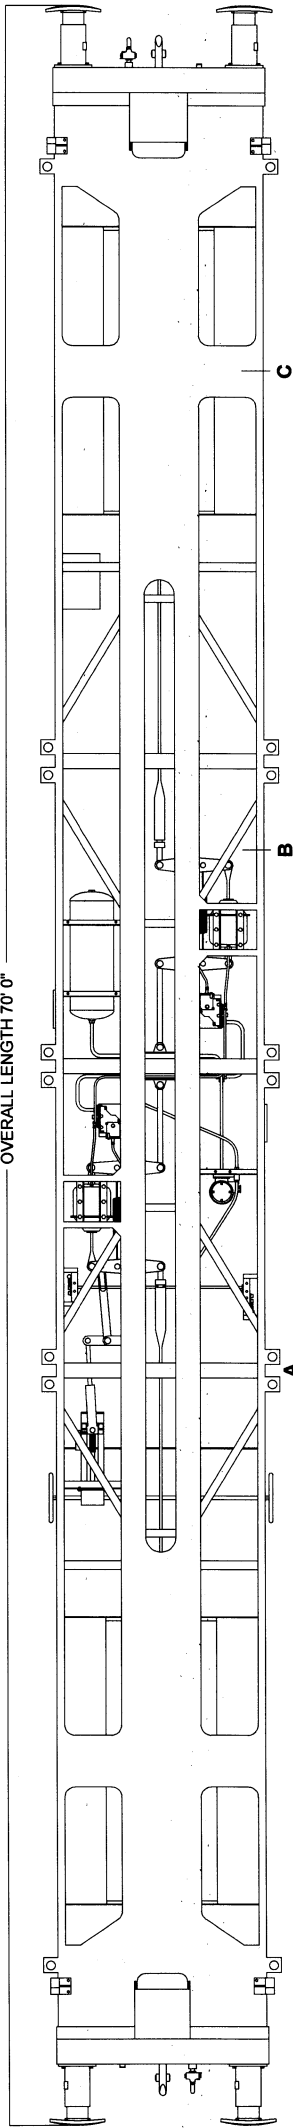

CONTAINER FLAT Design Code KF010D

TIPH93290 - 93489

BOGIE CENTRES 45' 11"
OVER HEADSTOCKS 65' 11"
OVERALL LENGTH 70' 0"

Section at A

Section at B