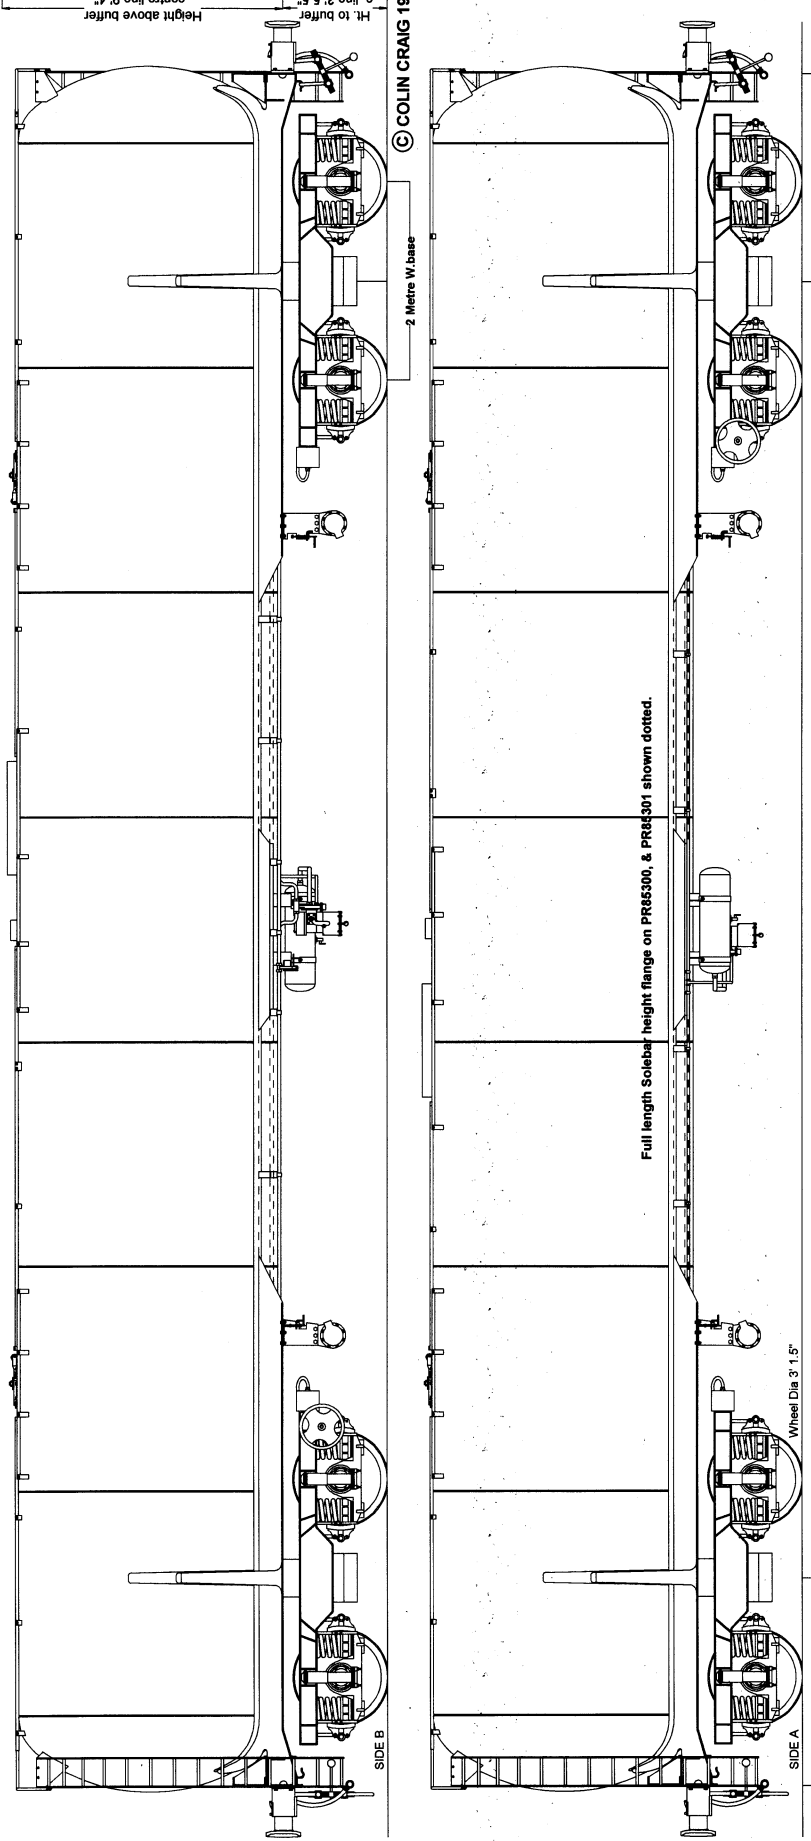

TEA 102t TANK WAGON, Design Codes TE030A - E PR85300 - PR85316

BOGIE CENTRES 42' 10"
 OVER HEADSTOCKS 56' 7"
 OVER BUFFERS 60' 0" **
 OVER DISHED ENDS 57' 0"

** Drawing as originally built under design codes TE030A & B. Overall length increased to 60' 5" with additional full headstock width wooden packing behind buffers for design codes TE030C, D, & E

DRAWING GENERATED FROM PHOTOGRAPHS OF TEA PR85313

Scale 4mm to 1 foot