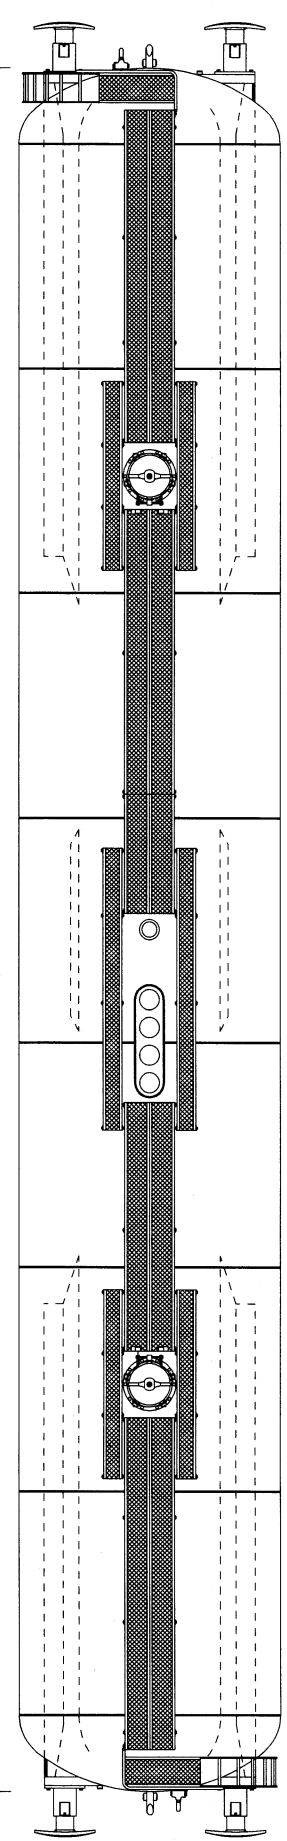

TEA 102t TANK WAGON, Design Codes TE030A - E PR85300 - PR85316

BOGIE CENTRES 42' 10"
 OVER HEADSTOCKS 56' 7"
 OVER BUFFERS 60' 0" **
 OVER DISHED ENDS 57' 0"

** Drawing as originally built under design codes TE030A & B. Overall length increased to 60' 5" with additional full headstock width wooden packing behind buffers for design codes TE030C, D, & E

DRAWING GENERATED FROM PHOTOGRAPHS OF TEA PR85313

Scale 4mm to 1 foot